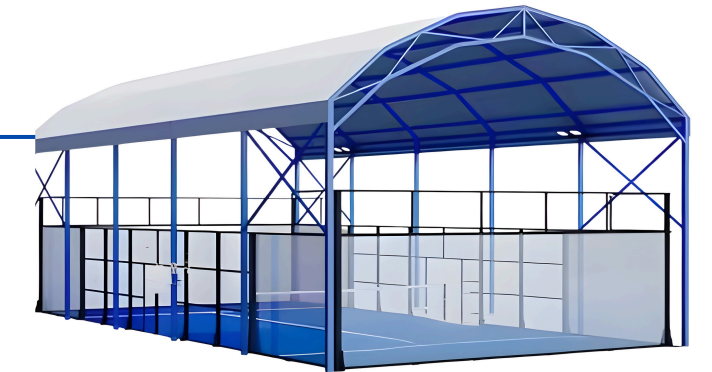

Classic Padel Court

Durable steel and glass design for reliable performance and everyday play.

Panoramic Padel Court

Frameless glass structure offering clear views and a premium playing experience.

Super Panoramic Padel Court

Elite full-glass design built for high-end facilities and professional tournaments.

Padel Court with Roof

All-weather court with roofing for uninterrupted play in any condition.

EPDM GRANUELS

KIDS PLAYING AREA