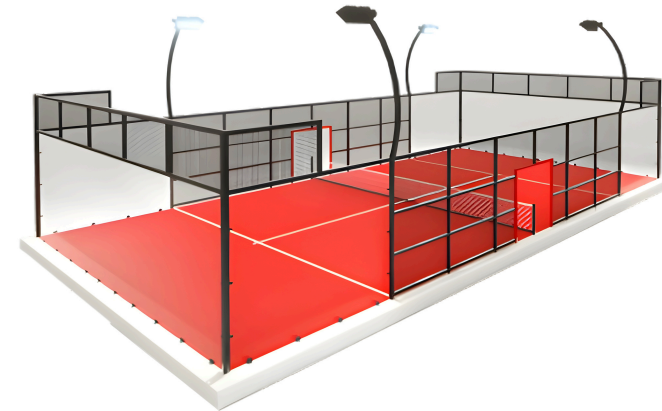

No matter where you are in India, our expert installation teams will deliver

Unmatched Support

We provide free product samples, robust post-sales maintenance, and custom flooring solutions.

Padel COURT

Constructed by SAI, our padel courts combine advanced engineering, superior glass structures and professional turf systems to create a world-class playing experience.

Classic Padel Court

Durable steel and glass design for reliable performance and everyday play.

Panoramic Padel Court

Frameless glass structure offering clear views and a premium playing experience.

Super Panoramic Padel Court

Elite full-glass design built for high-end facilities and professional tournaments.

Padel Court with Roof

All-weather court with roofing for uninterrupted play in any condition.

EPDM GRANUELS

KIDS PLAYING AREA