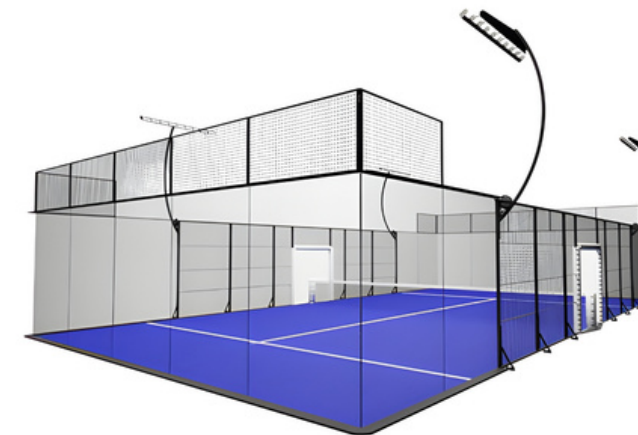

No matter where you are in India, our expert installation teams will deliver

Unmatched Support

We provide free product samples, robust post-sales maintenance, and custom flooring solutions.

Padel COURT

Constructed by SAI, our padel courts combine advanced engineering, superior glass structures and professional turf systems to create a world-class playing experience.

Classic Padel Court

Durable steel and glass design for reliable performance and everyday play.

Panoramic Padel Court

Frameless glass structure offering clear views and a premium playing experience.

Super Panoramic Padel Court

Elite full-glass design built for high-end facilities and professional tournaments.

Padel Court with Roof

All-weather court with roofing for uninterrupted play in any condition.

EPDM GRANUELS

KIDS PLAYING AREA